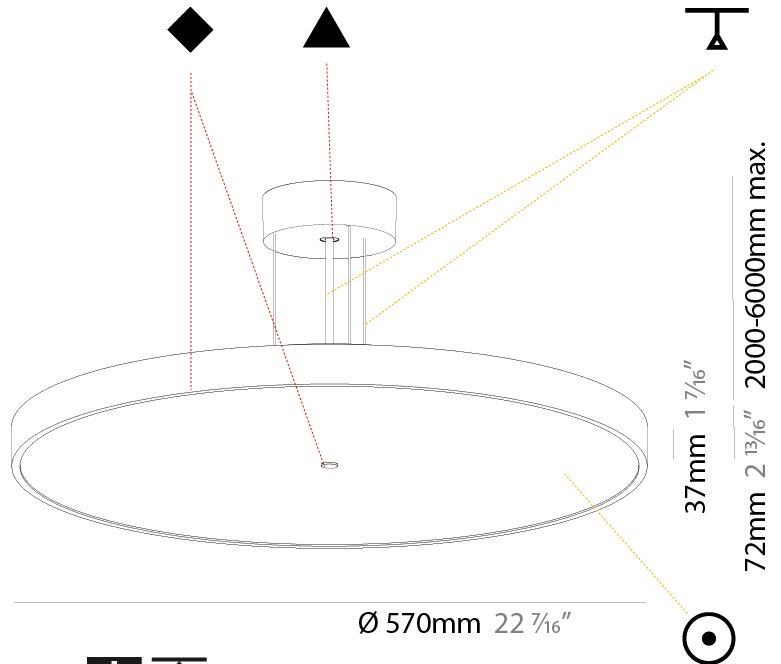

GENERAL

Series: Sign Diva
Subseries: Sign Diva
Partner: Prolicht
Division: Architectural
Installation: Suspension
Product Type: Pendant
Mounting Location: Ceiling
Light Distribution: Direct

PHYSICAL

Shape: Round
Diameter (mm): 570
Diameter (in): 22 7/16
Height (mm): 72
Height (in): 2 13/16
Max. Overall Height (mm): 6072
Max. Overall Height (in): 239 1/16
Weight (kg): 7.802
Weight (lbs): 17.2

Diffuser: PMMA - Opal / Micro-Prism / Sparkling Secret / Vintage Industrial with Shine Ring

Fixture Finish: SSR / BKV / CWI / CRY / HAB / UFT / ITA / RUA / FTG / MYG / LOD / PUS / FRO / FUP / KIA / POP / BLS / SPG / MEY / GOH / CHC / COM / ABZ / JAG / OBR / MOS / ROR

Fixture Material: PMMA / Extruded Aluminum / Steel

Cable Details: 2000mm or 6000mm Transparent Cable

ELECTRICAL

Lamp Type: LED (Zhaga Standard)
Input Wattage (W): 58.3
Total Output Wattage (W): 53
Dimming: Tri-Mode (Non-Dimming and Phase Dimming (120Vac only) and 0-10V Dimming)
Driver Included: Yes
Driver Location: Integrated
Driver Type: Constant Current - Universal
Driver Class: Class 2
Input Voltage (V): 120 - 277
Constant Current (MA): 350

LED

Color Temperature (°K): 2700 / 3000 / 3500 / 4000
Max. Delivered Lumen (lm): 5060 / 6120 / 6233 / 6360
CRI: >90 CRI
Lamp Life (hrs): 50000

OPTICAL

RATINGS AND CERTIFICATIONS

Certified By: Certified for North American Standards
IP rating: IP20

PROJECT _____
TYPE _____
SPECIFIER _____
QUANTITY _____
DATE _____