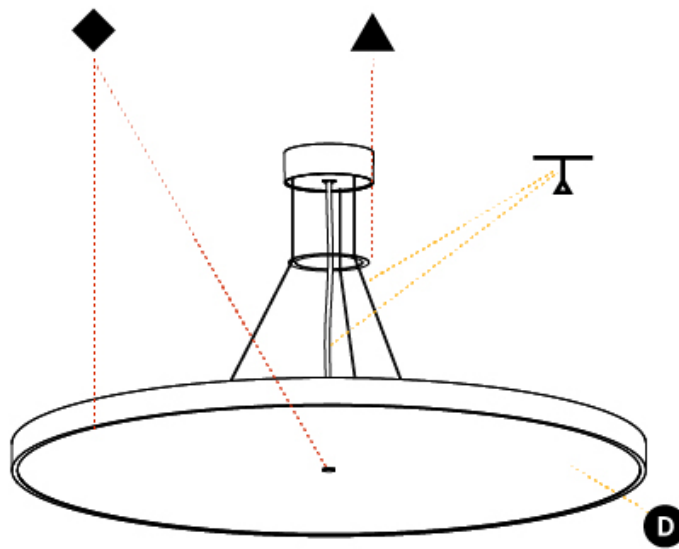

SIGN DIVA SUSPENSION

A300006-

PROJECT
TYPE
SPECIFIER
QUANTITY
DATE