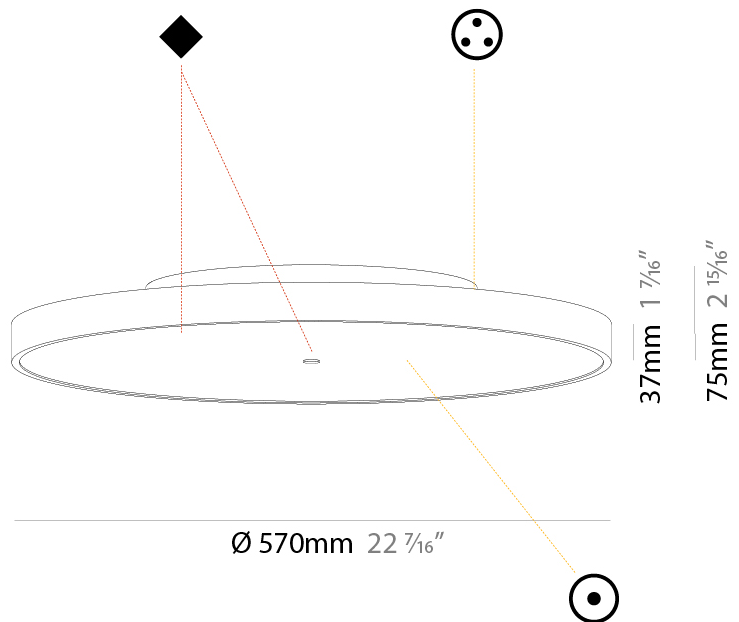

GENERAL

Series: Sign Diva
Subseries: Sign Diva
Partner: Prolicht
Division: Architectural
Installation: Surface
Product Type: Ceiling Surface
Mounting Location: Ceiling
Light Distribution: Direct / Indirect

PHYSICAL

Shape: Round
Diameter (mm): 570
Diameter (in): 22 ⁷/₁₆"
Height (mm): 75
Height (in): 2 ¹⁵/₁₆"
Weight (kg): 7.066
Weight (lbs): 15.578

Diffuser: Direct - PMMA - Opal/Micro-Prism/Sparkling Secret/Vintage Industrial with Shine Ring / Indirect - White/Yellow/Orange/Red/Blue/Green

Fixture Finish: SSR / BKV / CWI / CRY / HAB / UFT / ITA / RUA / FTG / MYG / LOD / PUS / FRO / FUP / KIA / POP / BLS / SPG / MEY / GOH / CHC / COM / ABZ / JAG / OBR / MOS / ROR

Fixture Material: PMMA / Extruded Aluminum / Steel

ELECTRICAL

Lamp Type: LED (Zhaga Standard)
Input Wattage (W): 58.3
Total Output Wattage (W): 53
Dimming: Tri-Mode (Non-Dimming and Phase Dimming (120Vac only) and 0-10V Dimming)

Driver Included: Yes
Driver Location: Integrated
Driver Type: Constant Current - Universal
Driver Class: Class 2

Input Voltage (V): 120 - 277
Constant Current (MA): 350

LED

Color Temperature (*K): 3000 / 3500 / 4000
Max. Delivered Lumen (lm): 6170 / 6292 / 6420
CRI: >90 CRI
Lamp Life (hrs): 50000

OPTICAL

RATINGS AND CERTIFICATIONS

Certified By: Certified for North American Standards
IP rating: IP20