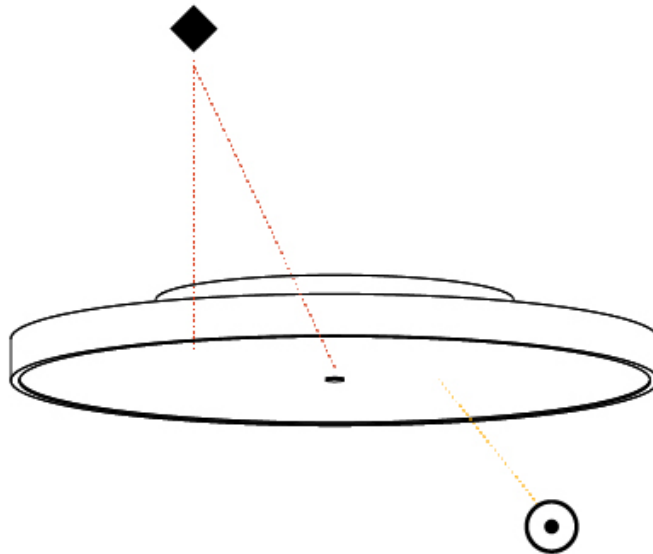

SIGN DIVA SURFACE

A3D092-

PROJECT
TYPE
SPECIFIER
QUANTITY
DATE