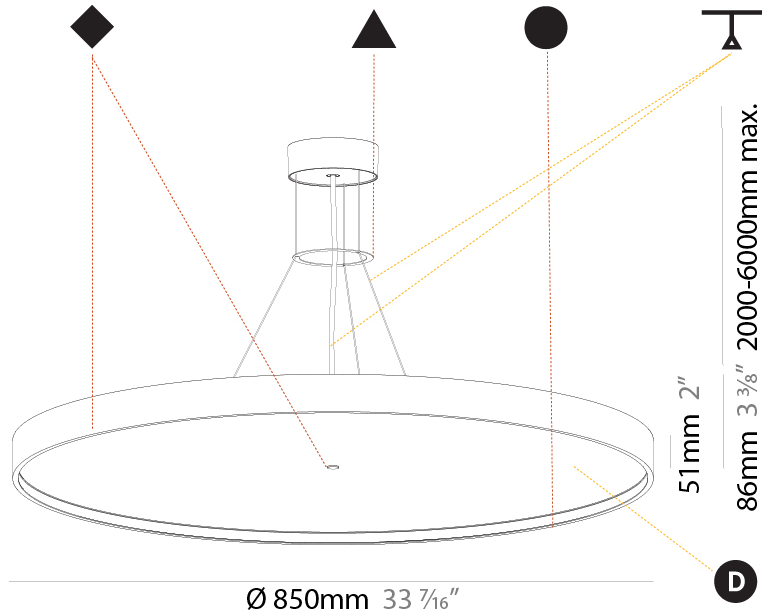

GENERAL

Series: Sign Diva
Subseries: Sign Diva Korona
Partner: Prolicht
Division: Architectural
Installation: Suspension
Product Type: Pendant
Mounting Location: Ceiling
Light Distribution: Direct / Indirect

PHYSICAL

Shape: Round
Diameter (mm): 850
Diameter (in): 33 ⁷/₁₆"
Height (mm): 86
Height (in): 3 ³/₈"
Max. Overall Height (mm): 2086
Max. Overall Height (in): 82 ¹/₈"
Weight (kg): 15.251
Weight (lbs): 33.62
Diffuser: PMMA - Opal / Micro-Prism / Sparkling Secret / Vintage Industrial
Fixture Finish: SSR / BKV / CWI / CRY / HAB / UFT / ITA / RUA / FTG / MYG / LOD / PUS / FRO / FUP / KIA / POP / BLS / SPG / MEY / GOH / CHC / COM / ABZ / JAG / OBR / MOS / ROR
Fixture Material: PMMA / Extruded Aluminum / Steel
Cable Details: 2000mm or 6000mm Transparent Cable

ELECTRICAL

Lamp Type: LED (Zhaga Standard)
Input Wattage (W): 118.8
Total Output Wattage (W): 76.8 / 18
Dimming: Tri-Mode (Non-Dimming and Phase Dimming (120Vac only) and 0-10V Dimming)
Driver Included: Yes
Driver Location: Integrated
Driver Type: Constant Current - Universal
Driver Class: Class 2
Input Voltage (V): 120 - 277
Constant Current (MA): 600 / 350

LED

Color Temperature (°K): 2700 / 3000 / 3500 / 4000
Max. Delivered Lumen (lm): 10450 / 10854 / 12325 / 12577
Nominal Lumen (lm): 13561 / 14178 / 16100 / 16429
CRI: >90 CRI
Lamp Life (hrs): 50000

OPTICAL

RATINGS AND CERTIFICATIONS

Certified By: Certified for North American Standards
IP rating: IP20