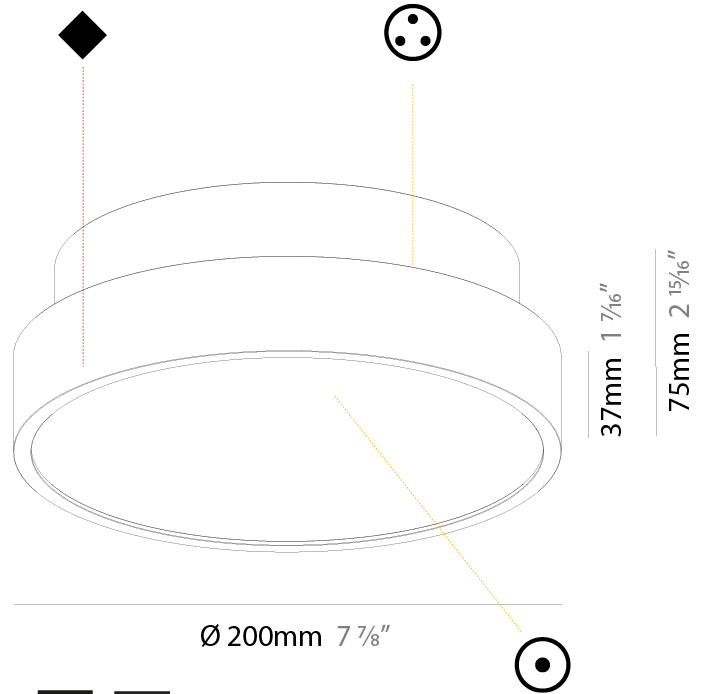

GENERAL

Series: Sign Diva
Subseries: Sign Diva
Partner: Prolicht
Division: Architectural
Installation: Surface
Product Type: Ceiling Surface
Mounting Location: Ceiling
Light Distribution: Direct / Indirect

PHYSICAL

Shape: Round
Diameter (mm): 200
Diameter (in): 7 7/8
Height (mm): 75
Height (in): 2 15/16
Weight (kg): 1.12
Weight (lbs): 2.469

Diffuser: Direct - PMMA - Opal/Micro-Prism/Sparkling Secret/Vintage Industrial with Shine Ring / Indirect - White/Yellow/Orange/Red/Blue/Green

Fixture Finish: SSR / BKV / CWI / CRY / HAB / UFT / ITA / RUA / FTG / MYG / LOD / PUS / FRO / FUP / KIA / POP / BLS / SPG / MEY / GOH / CHC / COM / ABZ / JAG / OBR / MOS / ROR

Fixture Material: PMMA / Extruded Aluminum / Steel

ELECTRICAL

Lamp Type: LED (Zhaga Standard)
Input Wattage (W): 12.1
Total Output Wattage (W): 11
Dimming: Tri-Mode (Non-Dimming and Phase Dimming (120Vac only) and 0-10V Dimming)
Driver Included: Yes
Driver Location: Integrated
Driver Type: Constant Current - Universal
Driver Class: Class 2
Input Voltage (V): 120 - 277
Constant Current (MA): 350

LED

Color Temperature (*K): 3000 / 3500 / 4000
Max. Delivered Lumen (lm): 1100 / 1117 / 1140
CRI: >90 CRI
Lamp Life (hrs): 50000

OPTICAL

RATINGS AND CERTIFICATIONS

Certified By: Certified for North American Standards
IP rating: IP20