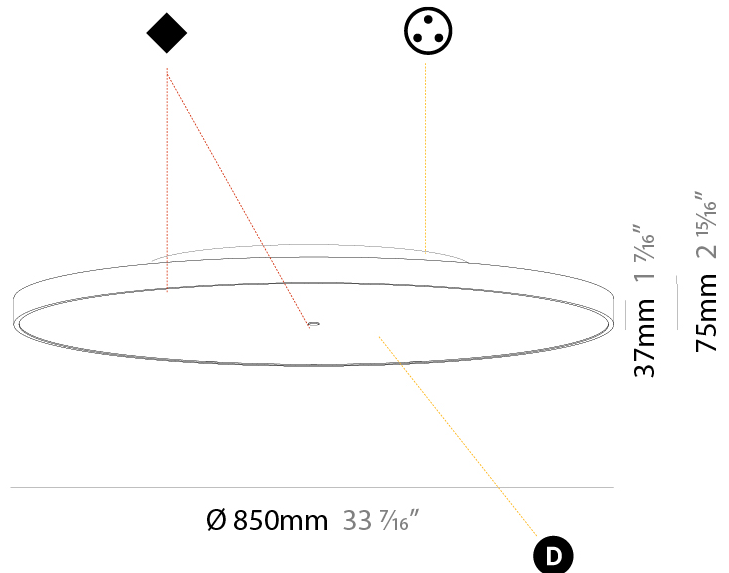

GENERAL

Series: Sign Diva
Subseries: Sign Diva Korona
Partner: Prolicht
Division: Architectural
Installation: Surface
Product Type: Ceiling Surface
Mounting Location: Ceiling
Light Distribution: Direct / Indirect

PHYSICAL

Shape: Round
Diameter (mm): 850
Diameter (in): 33 ⁷/₁₆
Height (mm): 89
Height (in): 3 ¹/₂
Weight (kg): 13.283
Weight (lbs): 29.284
Diffuser: Direct - PMMA - Opal/Micro-Prism/Sparkling Secret/Vintage Industrial / Indirect - White/Yellow/Orange/Red/Blue/Green
Fixture Finish: SSR / BKV / CWI / CRY / HAB / UFT / ITA / RUA / FTG / MYG / LOD / PUS / FRO / FUP / KIA / POP / BLS / SPG / MEY / GOH / CHC / COM / ABZ / JAG / OBR / MOS / ROR
Fixture Material: PMMA / Extruded Aluminum / Steel

ELECTRICAL

Lamp Type: LED (Zhaga Standard)
Input Wattage (W): 96.8
Total Output Wattage (W): 76.8
Dimming: Tri-Mode (Non-Dimming and Phase Dimming (120Vac only) and 0-10V Dimming)
Driver Included: Yes
Driver Location: Integrated
Driver Type: Constant Current - Universal
Driver Class: Class 2
Input Voltage (V): 120 - 277
Constant Current (MA): 600

LED

Color Temperature (°K): 3000 / 3500 / 4000
Max. Delivered Lumen (lm): 11160 / 11388 / 11620
CRI: >90 CRI
Lamp Life (hrs): 50000

OPTICAL

RATINGS AND CERTIFICATIONS

Certified By: Certified for North American Standards
IP rating: IP20

PROJECT
TYPE
SPECIFIER
QUANTITY
DATE